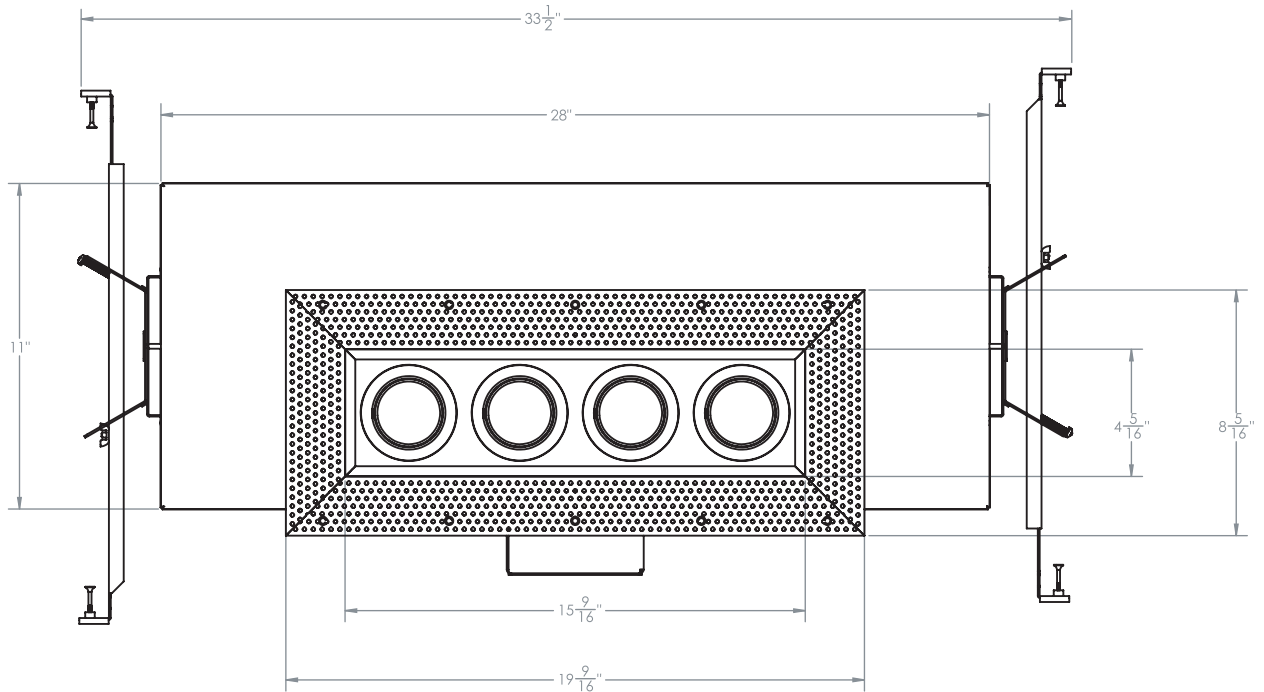

# 3.75" Gyro Shift Multiple 4 Head Trimless

Non-IC Adjustable New Construction Housing

S3F-4LTRN

Ceiling Cut-out:  $4\frac{5}{8}$ "  $\times$   $15\frac{7}{8}$ "

Revised 09/18/18

# 3.75" Gyro Shift Multiple 4 Head Trimless

IC Air-Tight Adjustable New Construction Housing

S3F-4LTLRI

Ceiling Cut-out: 4 5/8" x 15 7/8"

Revised 09/18/18

# 3.75" Gyro Shift Multiple 4 Head Trimless

Chicago Rated Adjustable New Construction Housing

S3F-4LTLRC

Ceiling Cut-out:  $4\frac{5}{8}$ "  $\times$   $15\frac{7}{8}$ "

Revised 09/18/18