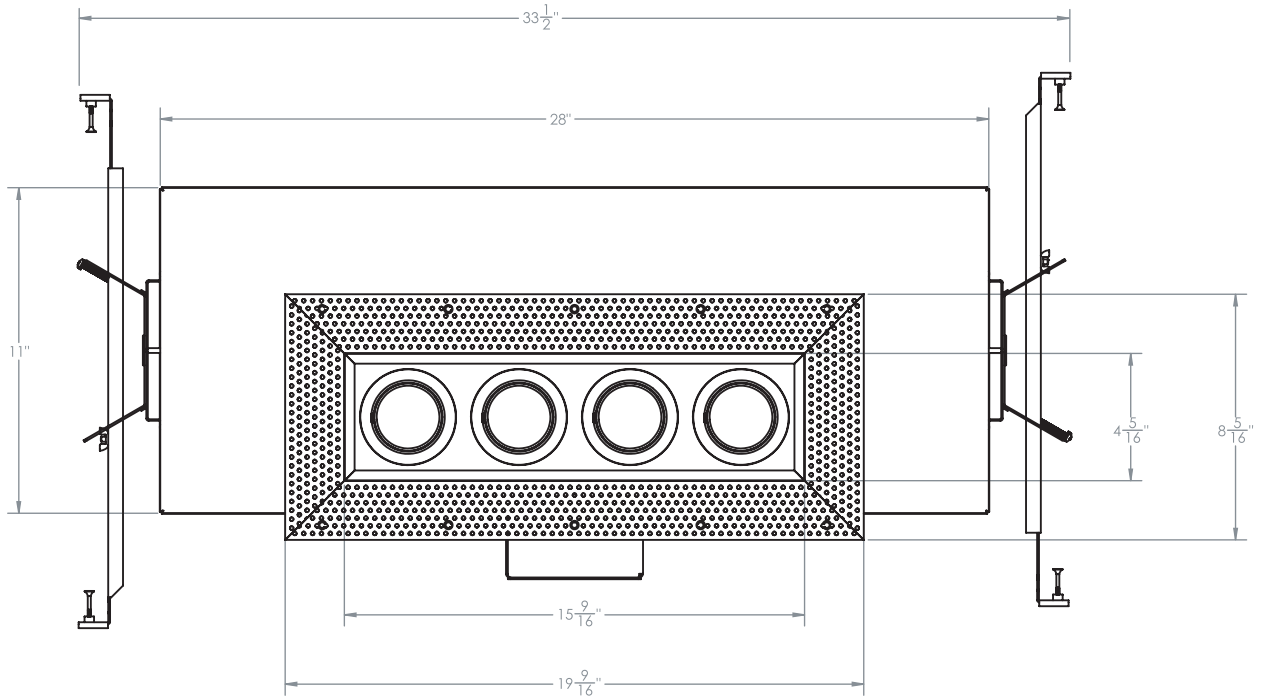

# 3.75" Gyro Shift Multiple 4 Head Trimless

Non-IC Adjustable New Construction Housing

S3F-4LTRN

Ceiling Cut-out:  $4\frac{5}{8}$ "  $\times$   $15\frac{7}{8}$ "

Revised 09/18/18

# 3.75" Gyro Shift Multiple 4 Head Trimless

IC Air-Tight Adjustable New Construction Housing

S3F-4LTLRI

Ceiling Cut-out: 4 5/8" x 15 7/8"

Revised 09/18/18

# 3.75" Gyro Shift Multiple 4 Head Trimless

Chicago Rated Adjustable New Construction Housing

S3F-4LTLRC

Ceiling Cut-out:  $4\frac{5}{8}$ "  $\times$   $15\frac{7}{8}$ "

Revised 09/18/18