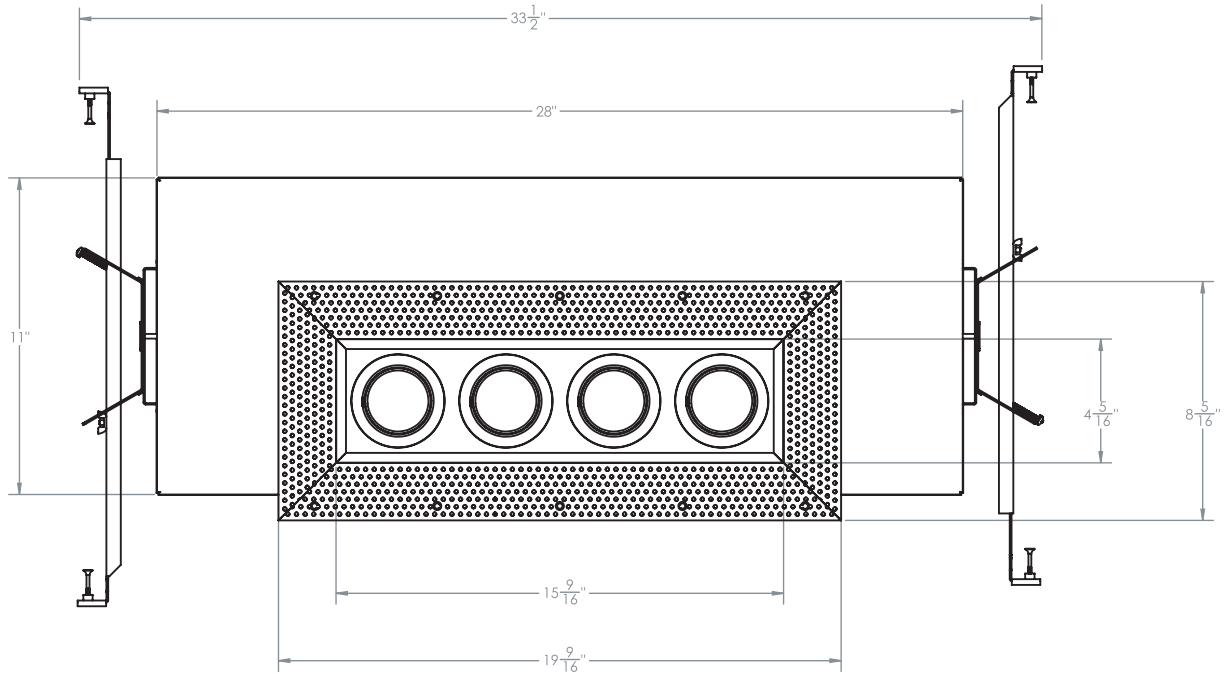

# 3.75" Gyro Shift Multiple 4 Head Trimless

Non-IC Adjustable New Construction Housing

S3F-4LTRN

Ceiling Cut-out:  $4\frac{5}{8}$ "  $\times$   $15\frac{7}{8}$ "

Revised 09/18/18

# 3.75" Gyro Shift Multiple 4 Head Trimless

IC Air-Tight Adjustable New Construction Housing

S3F-4LTLRI

Ceiling Cut-out: 4 5/8" x 15 7/8"

Revised 09/18/18

# 3.75" Gyro Shift Multiple 4 Head Trimless

Chicago Rated Adjustable New Construction Housing

S3F-4LTLRC

Ceiling Cut-out:  $4\frac{5}{8}$ "  $\times$   $15\frac{7}{8}$ "

Revised 09/18/18