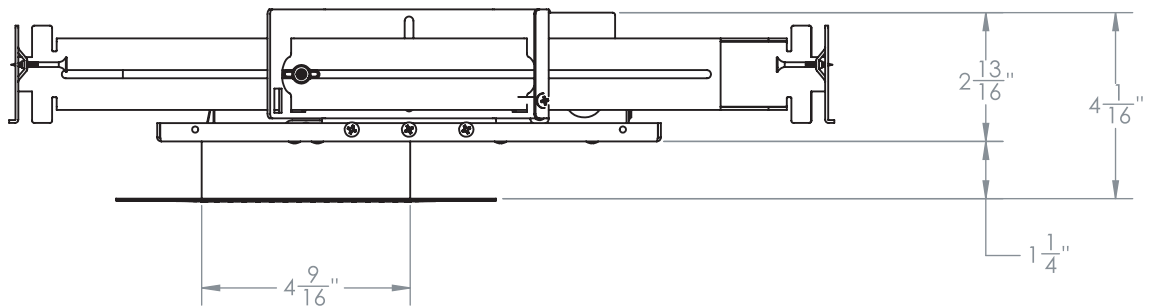

# 3.75" Gyro Shift Multiple 4 Head Trimless

Non-IC Adjustable New Construction Housing

S3F-4LTRN

Ceiling Cut-out:  $4\frac{5}{8}$ "  $\times$   $15\frac{7}{8}$ "

Revised 09/18/18

# 3.75" Gyro Shift Multiple 4 Head Trimless

IC Air-Tight Adjustable New Construction Housing

S3F-4LTLRI

Ceiling Cut-out: 4 5/8" x 15 7/8"

Revised 09/18/18

# 3.75" Gyro Shift Multiple 4 Head Trimless

Chicago Rated Adjustable New Construction Housing

S3F-4LTLRC

Ceiling Cut-out:  $4\frac{5}{8}$ "  $\times$   $15\frac{7}{8}$ "

Revised 09/18/18