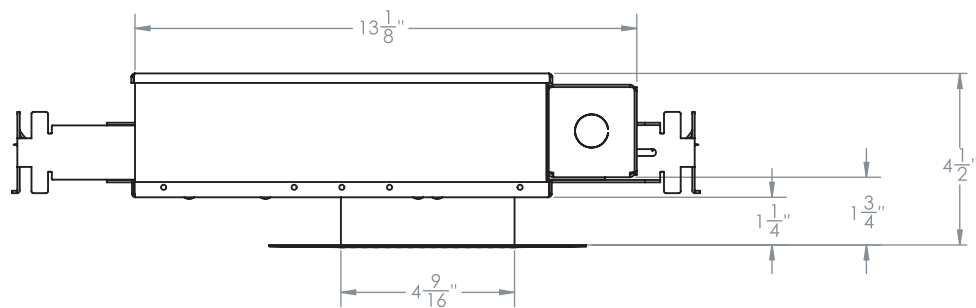

# 3.75" Gyro Shift Multiple 4 Head Trimless

Non-IC Adjustable New Construction Housing

S3F-4LTRN

Ceiling Cut-out:  $4\frac{5}{8}$ "  $\times$   $15\frac{7}{8}$ "

Revised 09/18/18

# 3.75" Gyro Shift Multiple 4 Head Trimless

IC Air-Tight Adjustable New Construction Housing

S3F-4LTLRI

Ceiling Cut-out: 4 5/8" x 15 7/8"

Revised 09/18/18

# 3.75" Gyro Shift Multiple 4 Head Trimless

Chicago Rated Adjustable New Construction Housing

S3F-4LTLRC

Ceiling Cut-out:  $4\frac{5}{8}$ "  $\times$   $15\frac{7}{8}$ "

Revised 09/18/18