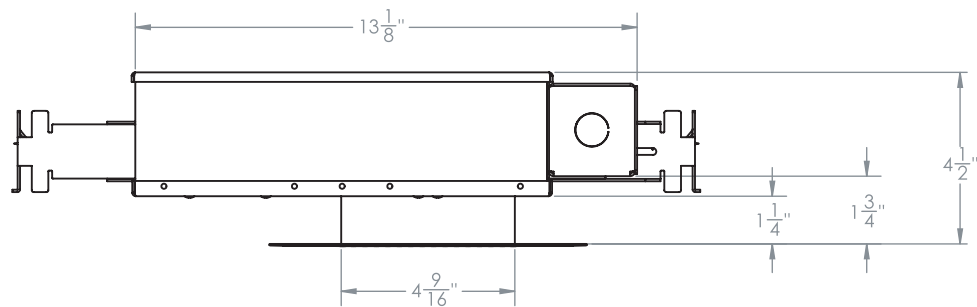

# 3.75" Gyro Shift Multiple 4 Head Trimless

Non-IC Adjustable New Construction Housing

S3F-4LTRN

Ceiling Cut-out:  $4\frac{5}{8}$ "  $\times$   $15\frac{7}{8}$ "

Revised 09/18/18

# 3.75" Gyro Shift Multiple 4 Head Trimless

IC Air-Tight Adjustable New Construction Housing

S3F-4LTLRI

Ceiling Cut-out: 4 5/8" x 15 7/8"

Revised 09/18/18

# 3.75" Gyro Shift Multiple 4 Head Trimless

Chicago Rated Adjustable New Construction Housing

S3F-4LTLRC

Ceiling Cut-out:  $4\frac{5}{8}$ "  $\times$   $15\frac{7}{8}$ "

Revised 09/18/18